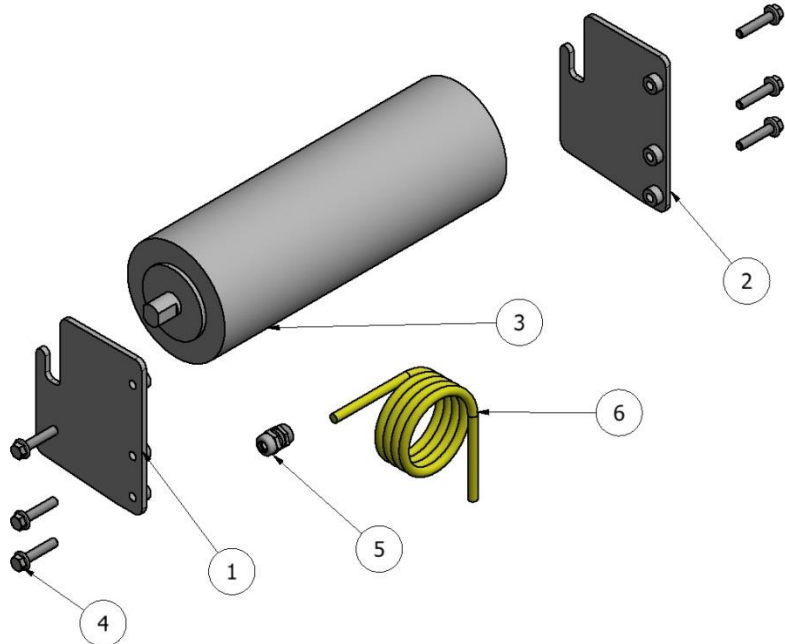

DynaClean Drum Drive

Replacement Parts

- 1 –Left Side (Logo Side) Drive Plate
- 2 – Right Side Drive Plate
- 3 – Drive Drum Motor
- 4 – Motor Plate/Position Limiter Bolt (SCA1004)
- 5 – Motor Strain Relief (GPA319 Only Used On Drum Motor (Metric))
- 6 – Motor Power/Control Cable