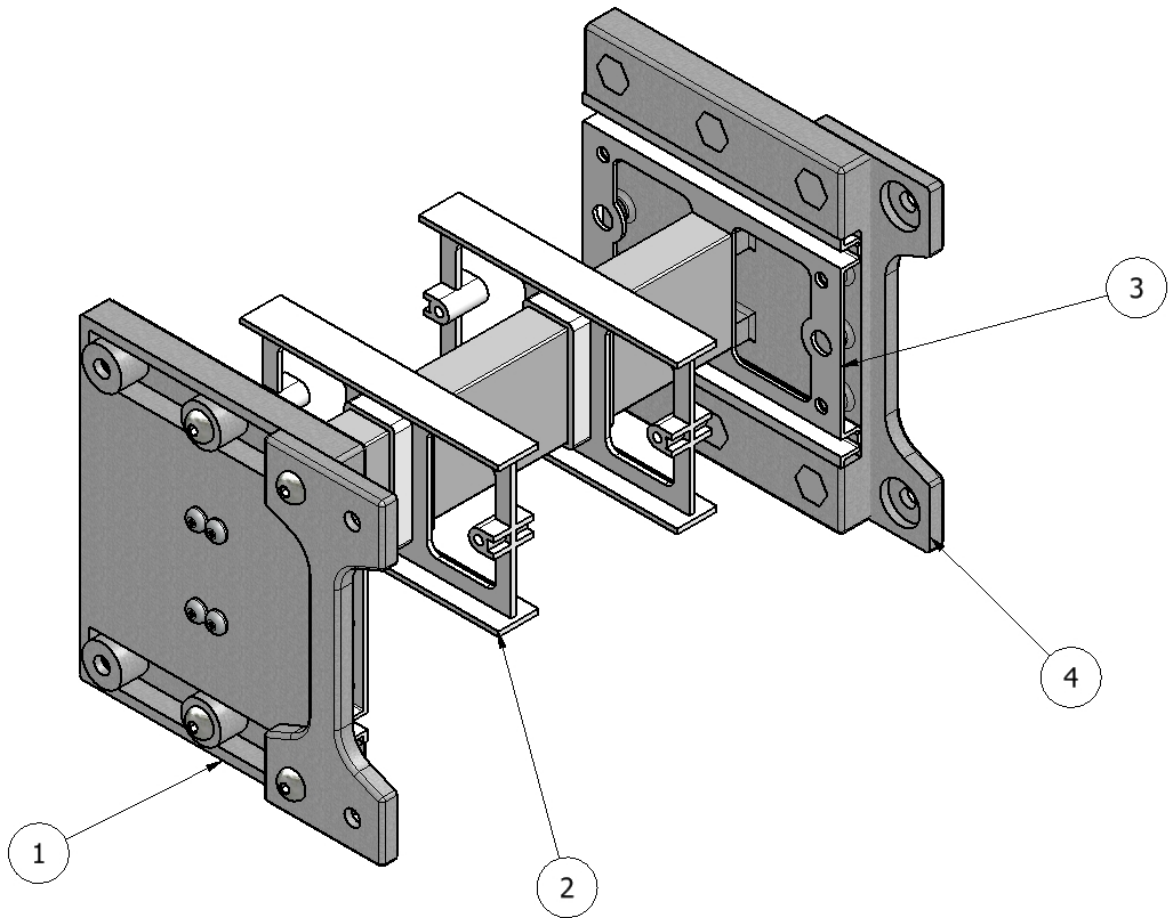

DynaCon 6-1/2" Straight Connector

Standard Profile

- | | |
|------------|---|
| 1 - REP960 | 6-1/2" Straight Extension Wall with Belt Path |
| 2 - PLC962 | 6-1/2" Straight Extension Belt Support |
| 3 - PLD961 | 6-1/2" Straight Extension Belt Path |
| 4 - REP930 | Doubling Link |