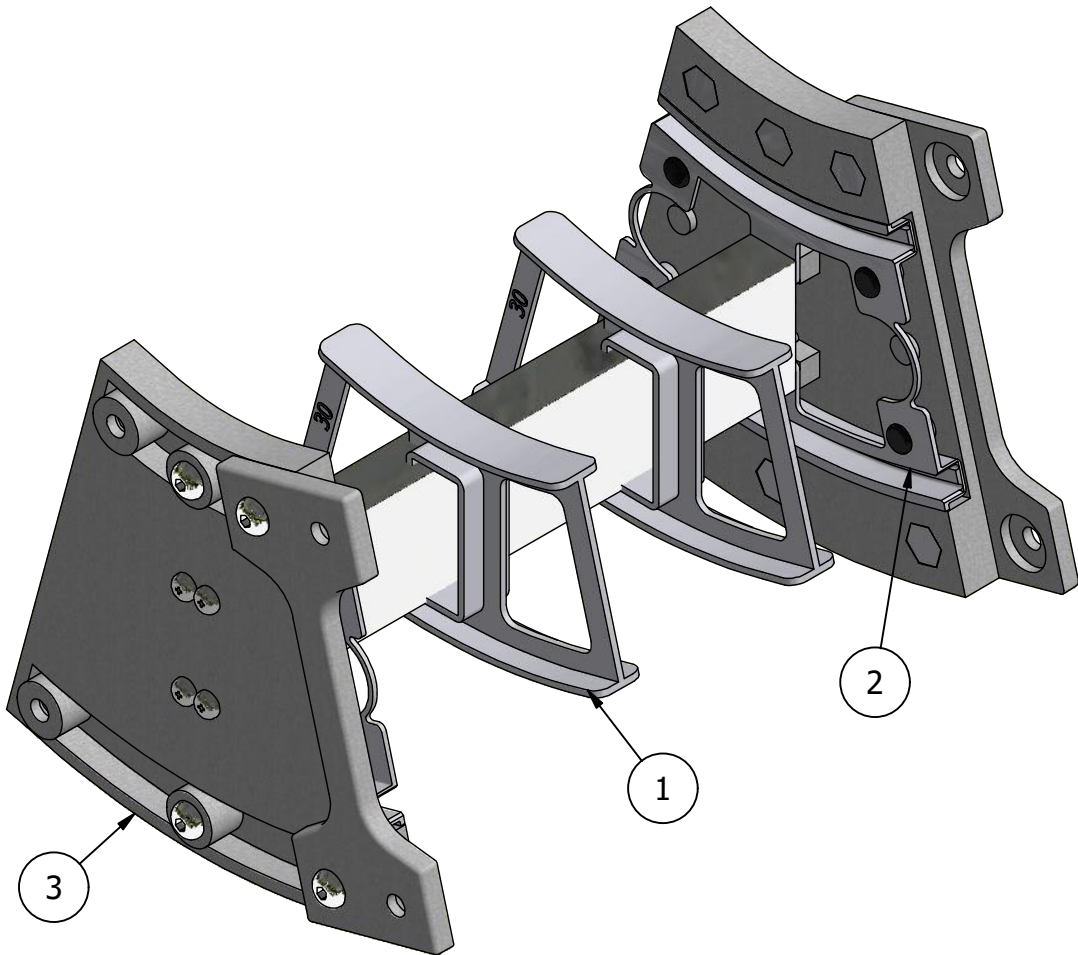

# DynaCon 30° Connector

## Standard Profile

ITEM	PART NUMBER	DESCRIPTION
1	PLC965	30 Degree Belt Support
2	PLD964	30 Degree Belt Path
3	REP963	30 Degree Side Wall Assembly