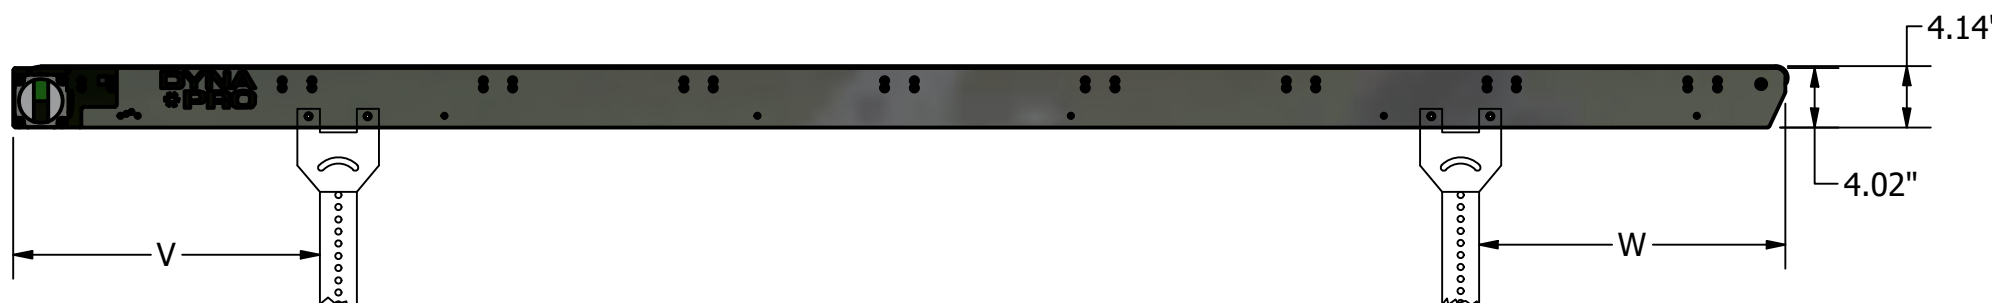

DYNAPRO						
		Y				
		36"	48"	72"	96"	120"
X	12"	PRO1236	PRO1248	PRO1272	PRO1296	PRO12120
	18"	PRO1836	PRO1848	PRO1872	PRO1896	PRO18120
	24"	PRO2436	PRO2448	PRO2472	PRO2496	PRO24120
	30"	PRO3036	PRO3048	PRO3072	PRO3096	PRO30120

	Z	V	W
PRO__36	3.89"	6.25"	4.75"
PRO__48	3.89"	6.25"	4.75"
PRO__72	3.89"	10.75"	10.75"
PRO__96	4.52"	16.75"	16.75"
PRO__120	4.52"	20.75"	20.75"

**NOTE:** WHEN RETAINING KIT IS OPTIONED USEABLE BELT WIDTH VALUE IS DECREASED BY .72"

DYNAPRO RETAINING KIT						
		Y				
		36"	48"	72"	96"	120"
X	2"	DPR236	DPR248	DPR272	DPR296	DPR2120
	4"	DPR436	DPR448	DPR472	DPR496	DPR4120
	6"	DPR636	DPR648	DPR672	DPR696	DPR6120
	8"	DPR836	DPR848	DPR872	DPR896	DPR8120

DYNAPRO FEED SHIELD					
		Y			
		12"	18"	24"	30"
X	4"	DPFS412	DPFS418	DPFS424	DPFS430
	6"	DPFS612	DPFS618	DPFS624	DPFS630
	8"	DPFS812	DPFS818	DPFS824	DPFS830

**NOTE:** WHEN OPTIONED WITH CASTERS HEIGHT OF LEGS INCREASES BY 3.06"