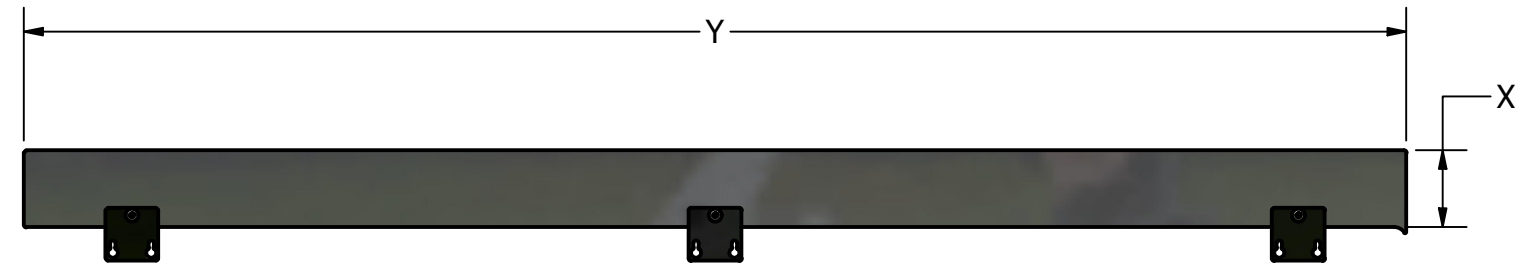

DYNAPRO						
		Y				
		36"	48"	72"	96"	120"
X	12"	PRO1236	PRO1248	PRO1272	PRO1296	PRO12120
	18"	PRO1836	PRO1848	PRO1872	PRO1896	PRO18120
	24"	PRO2436	PRO2448	PRO2472	PRO2496	PRO24120
	30"	PRO3036	PRO3048	PRO3072	PRO3096	PRO30120

	Z	V	W
PRO__36	3.89"	6.25"	4.75"
PRO__48	3.89"	6.25"	4.75"
PRO__72	3.89"	10.75"	10.75"
PRO__96	4.52"	16.75"	16.75"
PRO__120	4.52"	20.75"	20.75"

**NOTE:** WHEN RETAINING KIT IS OPTIONED USEABLE BELT WIDTH VALUE IS DECREASED BY .72"

DYNAPRO FEED SHIELD					
		Y			
		12"	18"	24"	30"
X	4"	DPFS412	DPFS418	DPFS424	DPFS430
	6"	DPFS612	DPFS618	DPFS624	DPFS630
	8"	DPFS812	DPFS818	DPFS824	DPFS830

**NOTE:** WHEN OPTIONED WITH CASTERS HEIGHT OF LEGS INCREASES BY 3.06"