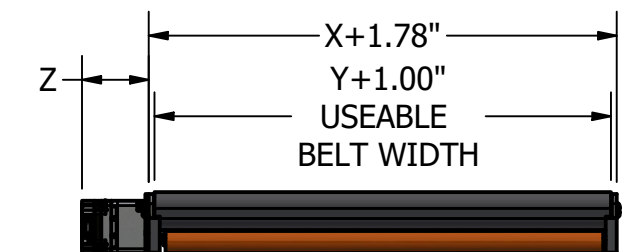

DYNAPRO						
		Y				
		36"	48"	72"	96"	120"
X	12"	PRO1236	PRO1248	PRO1272	PRO1296	PRO12120
	18"	PRO1836	PRO1848	PRO1872	PRO1896	PRO18120
	24"	PRO2436	PRO2448	PRO2472	PRO2496	PRO24120
	30"	PRO3036	PRO3048	PRO3072	PRO3096	PRO30120

	Z	V	W
PRO__36	3.89"	6.25"	4.75"
PRO__48	3.89"	6.25"	4.75"
PRO__72	3.89"	10.75"	10.75"
PRO__96	4.52"	16.75"	16.75"
PRO__120	4.52"	20.75"	20.75"

**NOTE:** WHEN RETAINING KIT IS OPTIONED USEABLE BELT WIDTH VALUE IS DECREASED BY .72"