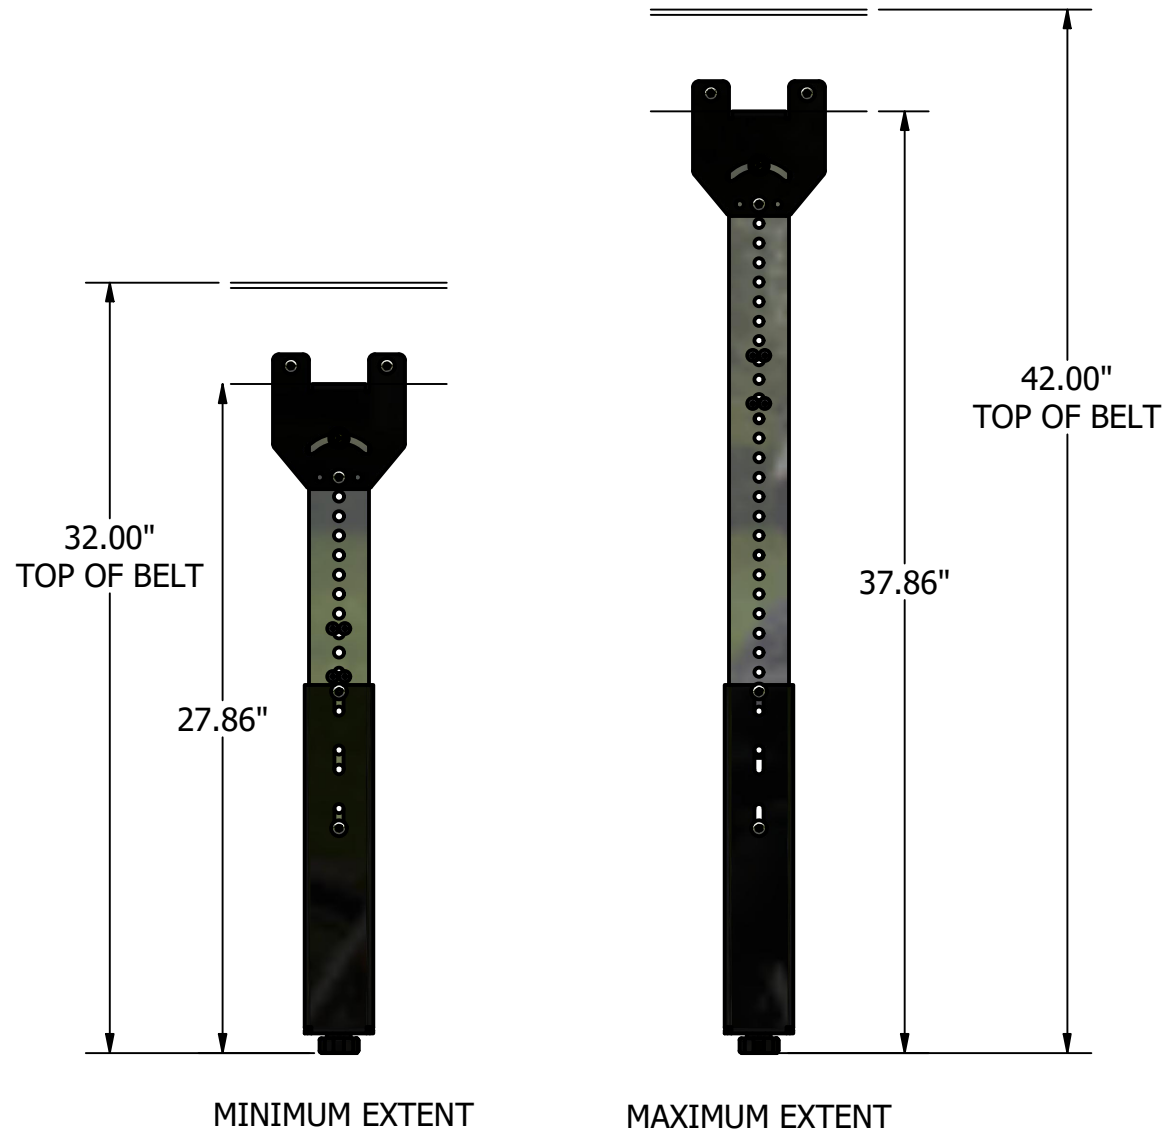

DYNAPRO						
		Y				
		36"	48"	72"	96"	120"
X	12"	PRO1236	PRO1248	PRO1272	PRO1296	PRO12120
	18"	PRO1836	PRO1848	PRO1872	PRO1896	PRO18120
	24"	PRO2436	PRO2448	PRO2472	PRO2496	PRO24120
	30"	PRO3036	PRO3048	PRO3072	PRO3096	PRO30120

	Z	V	W
PRO__36	3.89"	6.25"	4.75"
PRO__48	3.89"	6.25"	4.75"
PRO__72	3.89"	10.75"	10.75"
PRO__96	4.52"	16.75"	16.75"
PRO__120	4.52"	20.75"	20.75"

**NOTE:** WHEN RETAINING KIT IS OPTIONED USEABLE BELT WIDTH VALUE IS DECREASED BY .72"

DYNAPRO RETAINING KIT						
		Y				
		36"	48"	72"	96"	120"
X	2"	DPR236	DPR248	DPR272	DPR296	DPR2120
	4"	DPR436	DPR448	DPR472	DPR496	DPR4120
	6"	DPR636	DPR648	DPR672	DPR696	DPR6120
	8"	DPR836	DPR848	DPR872	DPR896	DPR8120

DYNAPRO FEED SHIELD					
		Y			
		12"	18"	24"	30"
X	4"	DPFS412	DPFS418	DPFS424	DPFS430
	6"	DPFS612	DPFS618	DPFS624	DPFS630
	8"	DPFS812	DPFS818	DPFS824	DPFS830

**NOTE:** WHEN OPTIONED WITH CASTERS HEIGHT OF LEGS INCREASES BY 3.06"